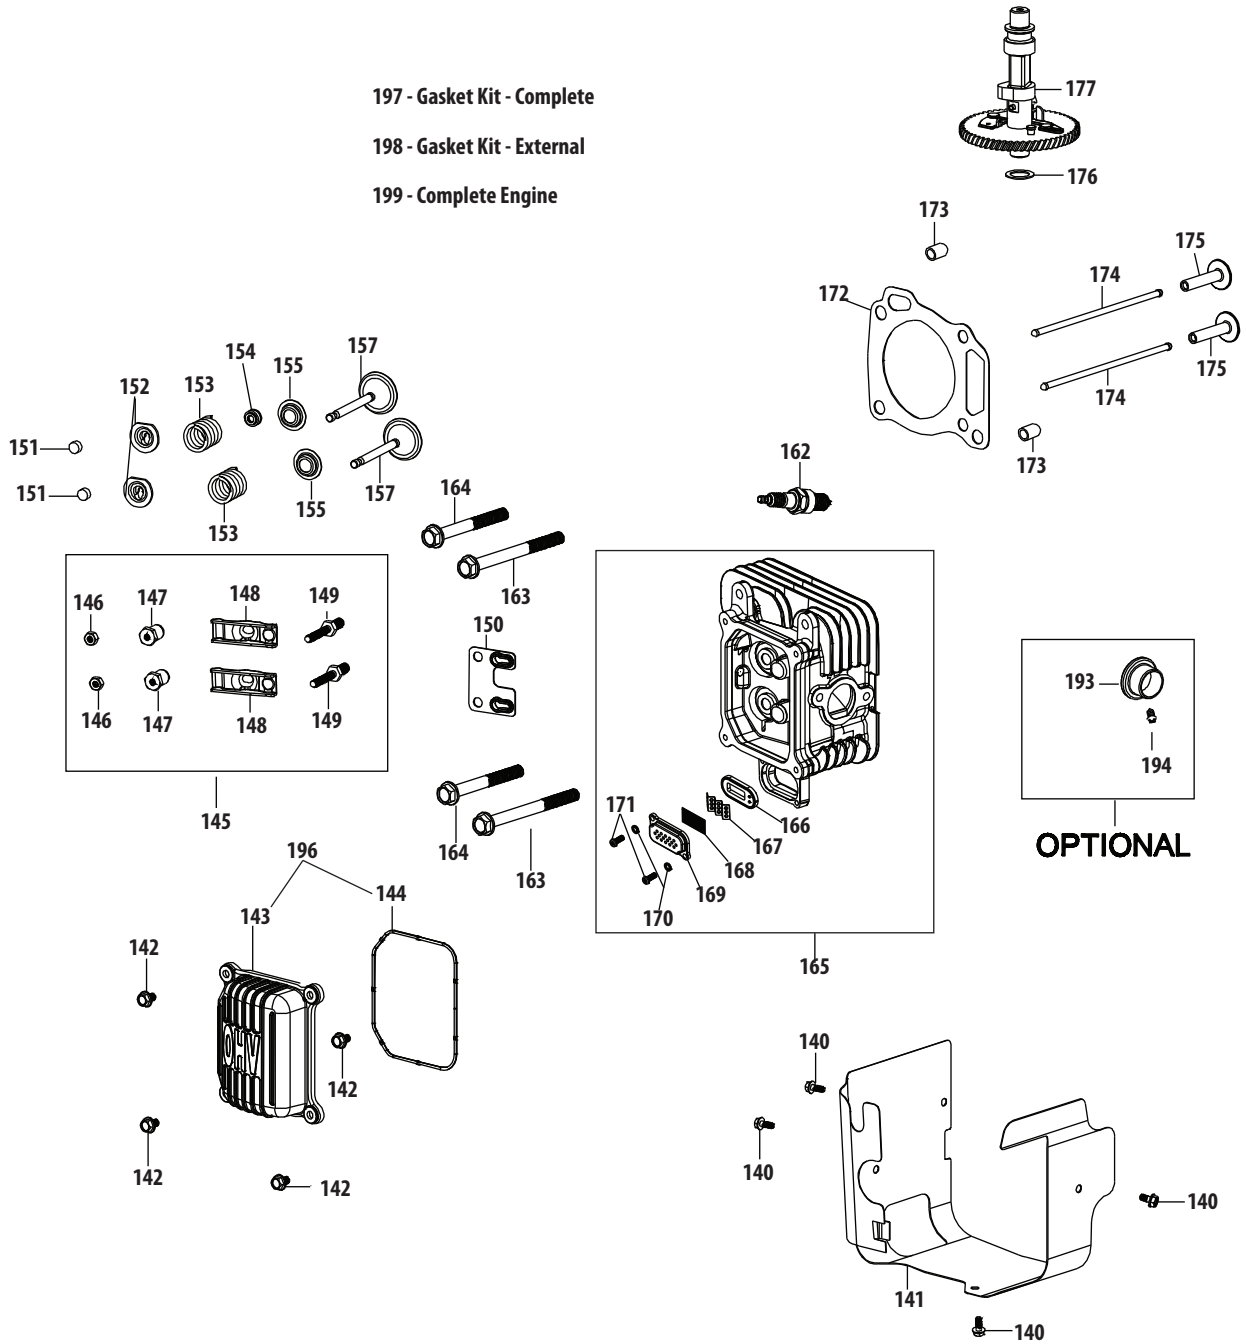

4P90JUA Cylinder Head

197 - Gasket Kit - Complete

198 - Gasket Kit - External

199 - Complete Engine

4P90JUA Cylinder Head

Ref.	Part Number	Description
140	710-05315	Bolt M5×10
141	951-12265	Cowl
142	710-05316	Valve Cover Bolt
143	951-12266	Valve Cover
144	951-12267	Valve Cover Ring Gasket
145	951-11981	Rocker Arm Assembly
146	751-11124	Jam Nut
147	751-11123	Fulcrum Nut
148	951-11966	Rocker Arm
149	710-04962	Rocker Arm Stud
150	951-12268	Push Rod Guide
151	951-12081	Exhaust Valve Adjuster
152	951-12080	Exhaust Valve Spring Retainer
153	951-12078	Valve Spring
154	951-11964	Intake Valve Seal
155	951-12077	Valve Spring Retainer
157	951-11337	Valve Kit
162	951-10292	Spark Plug/F6Rtc
163	710-05317	Bolt M10×1.25×85
164	710-05318	Bolt /M10×1.25×65
165	751-12778	Cylinder Head Asm (Incl.137-139,144,146-157 160,161,163-172)

Ref.	Part Number	Description
165	951-12202	Cylinder Head Kit (Incl.144,156,163,164,166)
166	751-12774	Air Valve Core
167	751-12775	Strainer Clip
168	751-12776	Strainer
169	751-12777	The Air Valve Bonnet
170	736-04629	Washer
171	710-05450	Screw M5×12
172	951-12273	Cylinder Head Gasket
173	715-04122	Cylinder Head Dowel 12×16
174	951-11335	Push Rod Kit
175	951-11962	Tappet
176	736-04561	Camshaft Thrust Washer
177	951-12274	Camshaft Assembly
193	951-12329	Spark Arrestor
194	710-05344	Spark Arrestor Screw
196	951-12197	Valve Cover Kit
197	951-12204	Gasket Kit - Complete (Incl.47,50,58,74,113,118,130 136-138,144,160,166)
198	951-12201	Gasket Kit - External (Incl.113,130,136-138,144,160)
199	952Z4P90JUA	Complete Engine